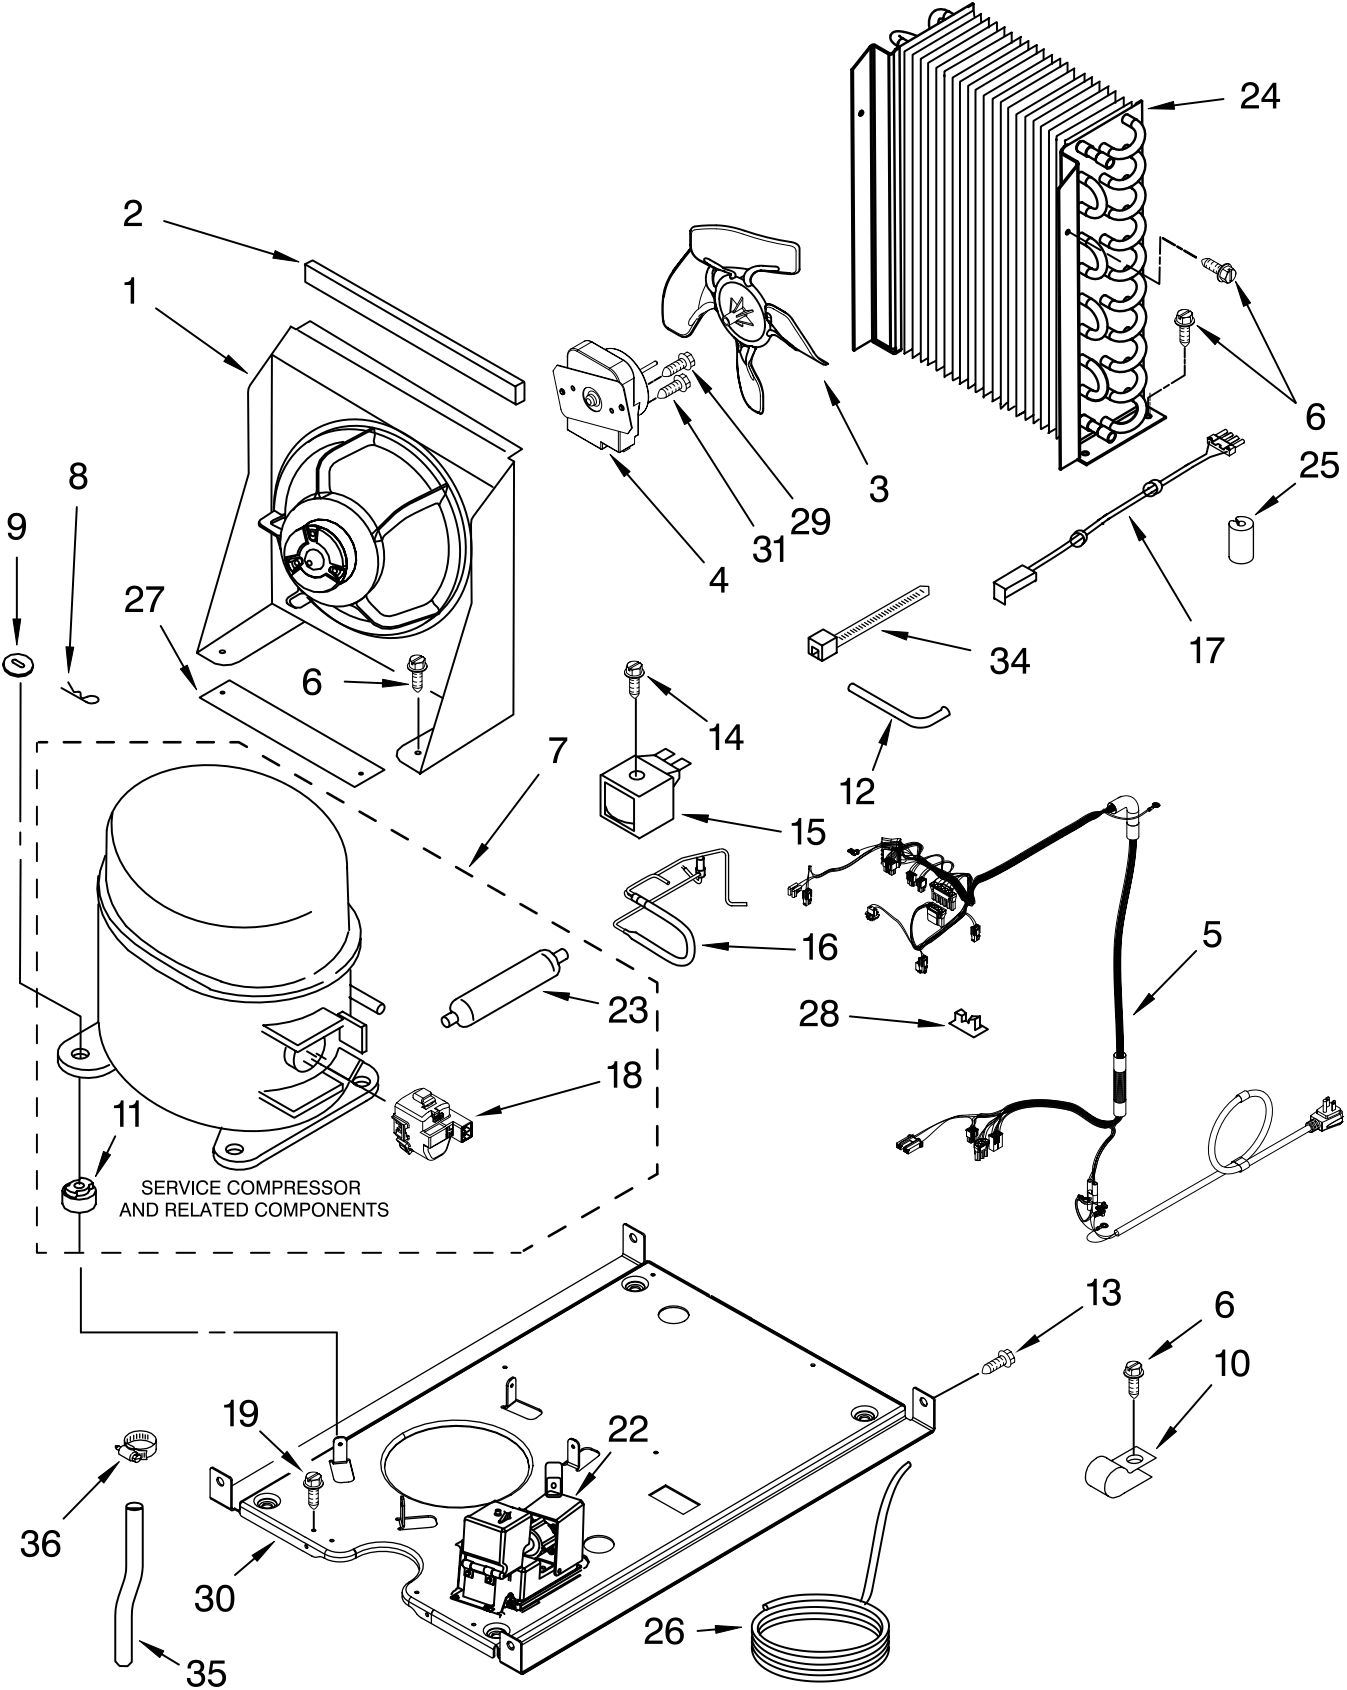

UNIT PARTS

For Models: KUIC15PRTS1
(Stainless-Pump Model)

FOR ORDERING INFORMATION REFER TO PARTS PRICE LIST

UNIT PARTS

For Models: KUI15PRTS1
(Stainless-Pump Model)

Illus. No.	Part No.	DESCRIPTION
1	2185532	Bracket, Fan Mtg.
2	2185675	Pad, Foam
3	2188935	Blade, Fan
4	2315558	Motor & Mounting Plate Assembly
5	W10139121	Wiring Harness, Complete Unit (Includes Power Cord)
6	304392	Screw 8-18 x 1/2
7	W10136195	Compressor (Includes Illus. 11 & 23)
8	A201435	Clip, Mounting
9	A201441	Shim (4)
10	2185960	Clamp (Power Cord)
11	2217318	Grommet (4)
	4387558	Production Service

Illus. No.	Part No.	DESCRIPTION
12	2208415	Tube, Process
13	489423	Screw
14	489472	Screw
15	759112	Coil, Solenoid
16	2313806	Hot Gas Valve
17	2187629	Wiring Harness, Condenser Fan
18	W10136197	Start Relay & Overload Combo Device
19	488500	Screw
22	2208534	Pump, Drain
23	2319826	Drier Production
	4387019	Service
24	2313624	Condenser

Illus. No.	Part No.	DESCRIPTION
25	2319835	Grommet-Cond.(1)
26	2208432	Tube, Drainage
27	2217397	Pad, Foam (2)
28	1115375	Clip-Wiring
29	8281197	Screw
30	2217388	Base, Unit
31	8281196	Screw
34	851095	Wire Tie
35	2185672	Tube, Drain
36	489503	Clamp

REFRIGERANT CHARGE

6.5 OZ. (R134A)

FOR ORDERING INFORMATION REFER TO PARTS PRICE LIST